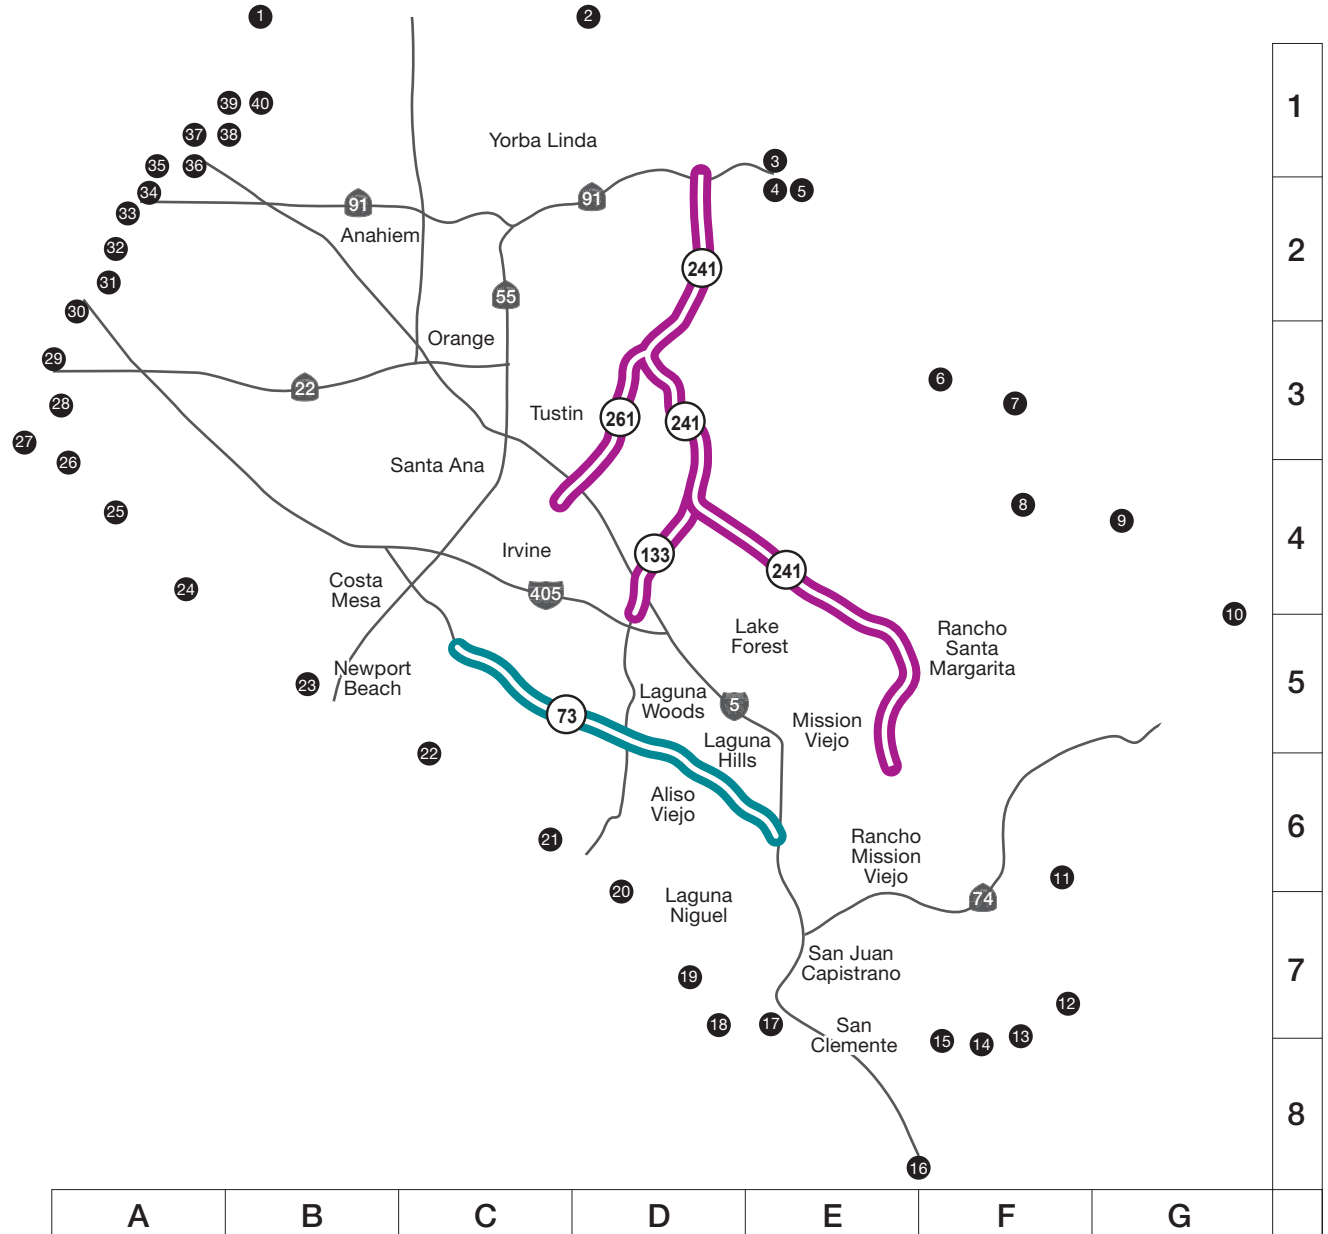

Connecting Orange County

Connect the dots to see how The Toll Roads help get people get to and through Orange County.

Index

- D6** Aliso Viejo
- B2** Anaheim
- B5** Costa Mesa
- C4** Irvine
- E6** Laguna Hills
- D7** Laguna Niguel
- D5** Laguna Woods
- E5** Lake Forest
- E5** Mission Viejo
- B6** Newport Beach
- C3** Orange
- E6** Rancho Mission Viejo
- F5** Rancho Santa Margarita
- E8** San Clemente
- E7** San Juan Capistrano
- C4** Santa Ana
- D3** Tustin

Did You Know?

The Toll Roads make up more than 20% of the highway system in Orange County.

The Toll Roads were built to run parallel to congested freeways in Orange County. Can you figure out which freeways parallel the 73, 133, 241 and 261 Toll Roads?